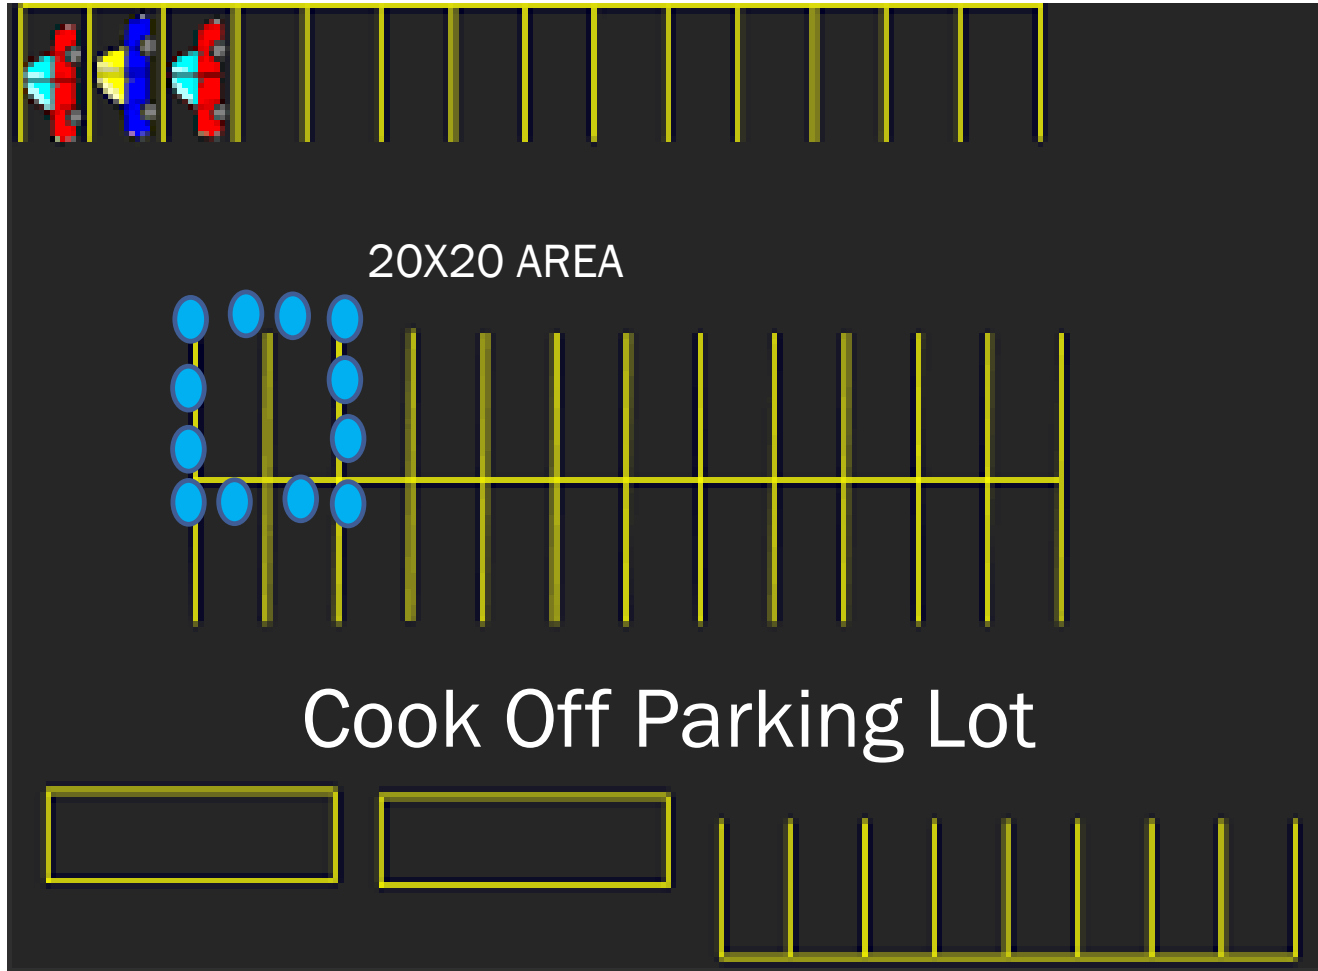

COOK OFF AREA

SMOKE, GRILL, BAKE, STEW

EAT

COOK OFF
SPACE

MAKING HOMEWORK FUN AGAIN!™

Typically in a School Parking Lot

@TeamHighSchoolBBQ

www.HIGHSCHOOLBBQ.CLUB